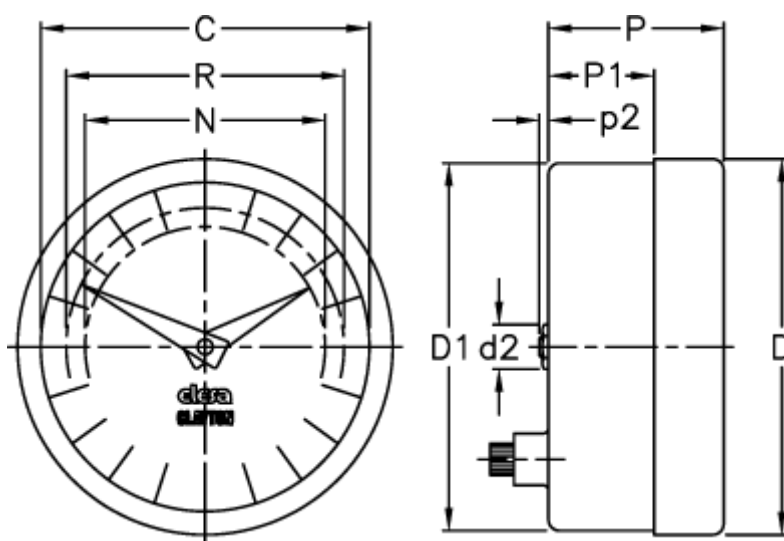

Article number: 2307024257

Description: E+G Positive drive indicator
PA01-0100-D

Measures

C = 42

R = 37

D = 49.6

D1 = 48.3

d2 = 8

N = 30

P = 30

P1 = 20.5

p2 = 1.6